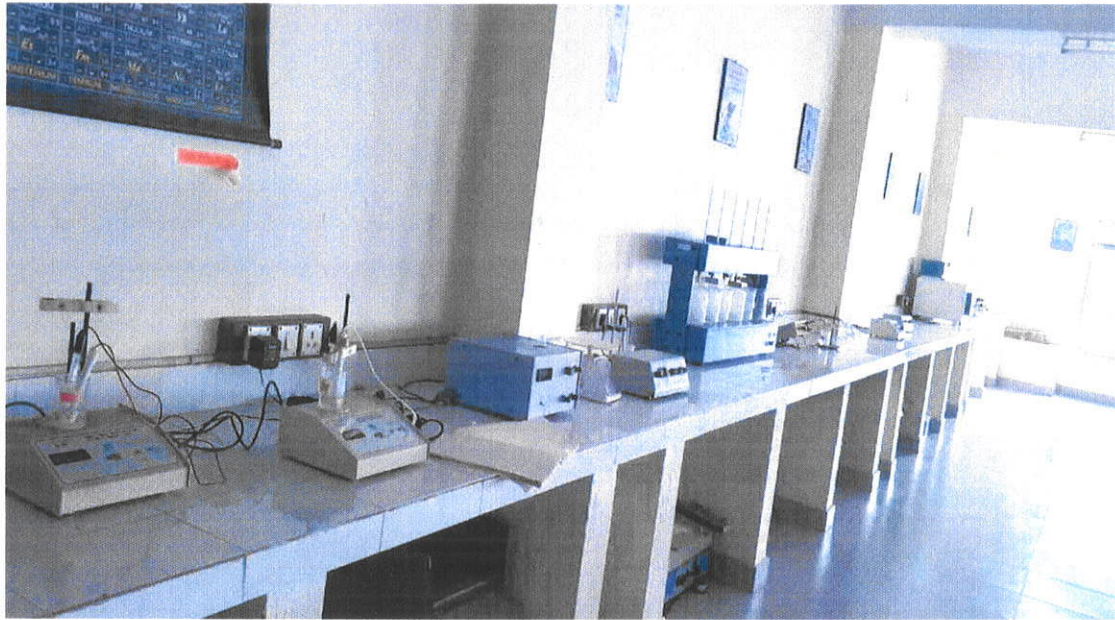

Lat 16.981068° Long 82.230794°  
05/05/22 10:25 AM  
IDEAL INSTITUTE OF TECHNOLOGY

  
Principal

IDEAL INSTITUTE OF TECHNOLOGY  
Vidvutnaqar, KAKINADA

*T. sh*  
Principals  
IDEAL INSTITUTE OF TECHNOLOGY  
Vidvutnagar, KAKTINADA