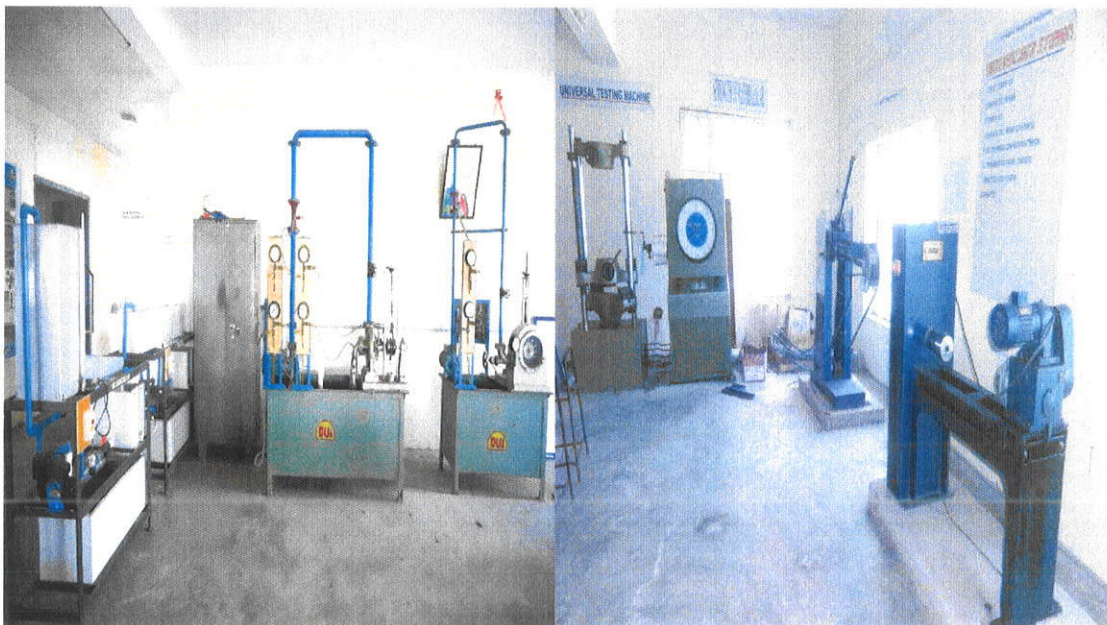

Lat 16.981068° Long 82.230794°  
05/05/22 10:25 AM  
IDEAL INSTITUTE OF TECHNOLOGY

  
Principal

IDEAL INSTITUTE OF TECHNOLOGY  
Vidvutnaqar, KAKINADA

*T. sh*  
Principals  
IDEAL INSTITUTE OF TECHNOLOGY  
Vidvutnagar, KAKTINADA