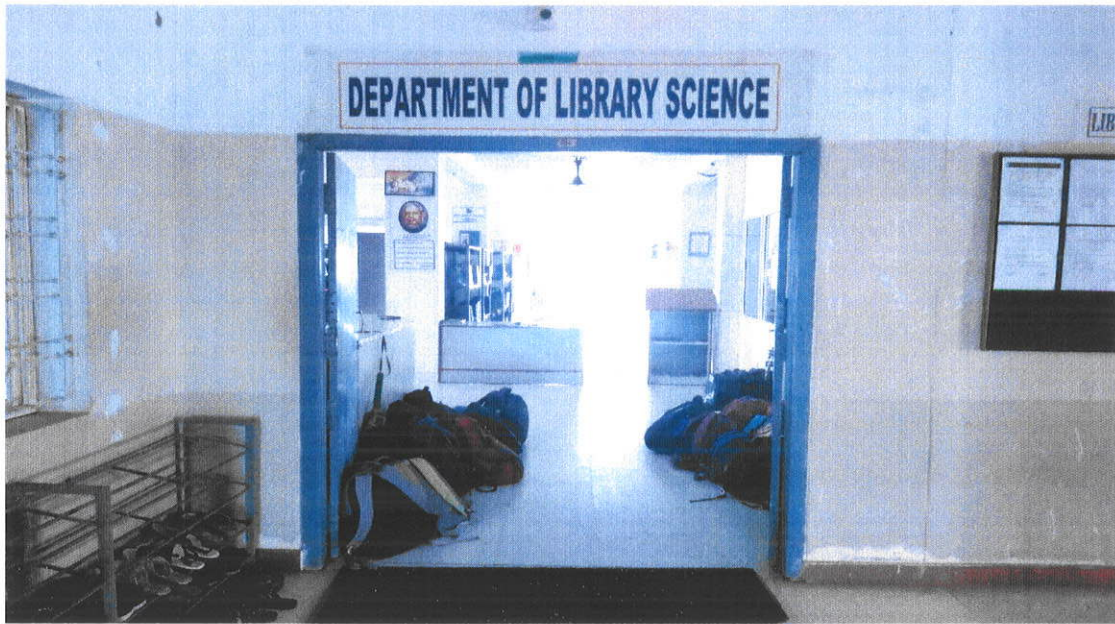

Lat 16.981068° Long 82.230794°  
05/05/22 10:25 AM  
IDEAL INSTITUTE OF TECHNOLOGY

  
Principal

IDEAL INSTITUTE OF TECHNOLOGY  
Vidvutnaqar, KAKINADA

*T. sh*  
Principals  
IDEAL INSTITUTE OF TECHNOLOGY  
Vidvutnagar, KAKTINADA